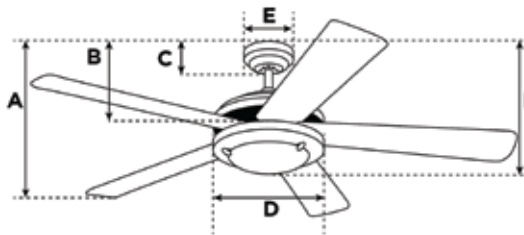

SPECIFICATION SHEET

Item Number **78017**

White Finish

Comet Ceiling Fan

Specifications

Size	52"
Blades	5 / Plywood White White Washed Pine
Blade Pitch	11°
Approved Location	Indoor
Suggested Room Size	Great Room (up to 20x20)
Down Rod	1/2" x 4"
Installation	Combo
Light Bulb Usage	(2) Light Bulbs Standard E26 Base 40 Watt Max. (Not included)
Light Fixture	Frosted Glass
Control	Adaptable Remote Control
Speed	3
Motor Finish	White
Motor Material	Cold Rolled Steel
Reverse Flow	Yes
Capacitor	Triple

Energy Information

Power	60W / 120V-60Hz
Airflow (CFM)	5,098
Airflow Efficiency (CFM/W)	84.97
RPM	84 - 180
Amp	0.50
Barcode	7453089405038

Measurements

A. Top of Canopy to Bottom of Blades	11 7/8"
B. Top of Canopy to Bottom of Switch House	14 1/4"
C. Top of Canopy to Bottom of Canopy	2 1/4"
D. Width of Motor Housing	11 1/2"
E. Width of Canopy	5 1/8"
F. Top of Canopy to Bottom of Glass	14 1/4"