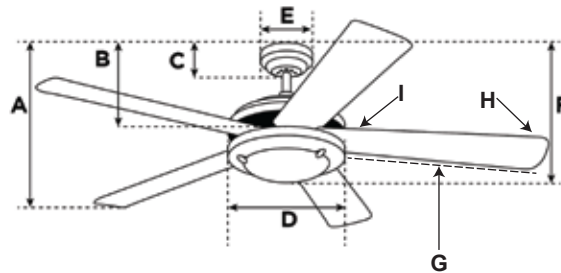

### Specifications

Size .....	60"
Blades .....	3 / ABS
	White
Blade Pitch .....	32°
Approved Location .....	Indoor
Suggested Room Size .....	Great Room (up to 20 x 20)
Down Rod .....	1/2" x 12"
Installation .....	Down Rod
Light Bulb Usage .....	N/A
Control .....	Wall Control
Speed .....	4
Motor Finish .....	White
Motor Material .....	Cold Rolled Steel
Reverse Flow .....	Yes
Capacitor .....	Single

### Measurements

A. Top of Canopy to Bottom of Blades .....	16.93 "
B. Top of Canopy to Bottom of Switch House .....	20.1 "
C. Top of Canopy to Bottom of Canopy .....	2.36 "
D. Width of Motor Housing .....	8.62 "
E. Width of Canopy .....	5.12 "
F. Top of Canopy to Bottom of Glass .....	20.08 "
G. Length of Blades .....	24.4 "
H. Width at the beginning of the blade .....	3.5 "
I. Width at the end of the blade .....	7 "