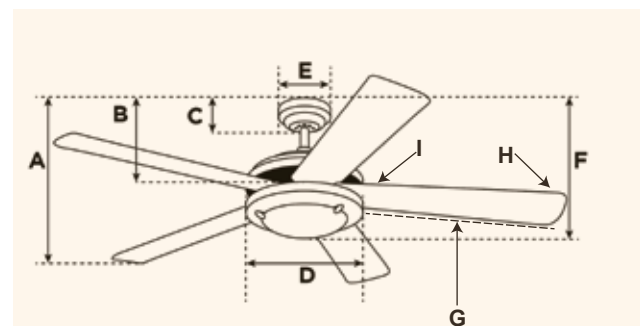

## Retractable Ceiling Fan with Circular LED Lamp

Item Number 79072

15 Inch

Finish .....	White
Motor Material .....	Copper
Blades .....	3 / ABS/ Semi-Transparent
Approved Location .....	Indoor
Suggested Height Size .....	2.3 m
Suggested Space Size .....	Small Room (up to 10 x 10)
Base .....	E27

### Measurements

A. Top of Canopy to Bottom of Blades .....	4.92"
B. Top of Canopy to Bottom of Switch House .....	4.92"
C. Top of Canopy to Bottom of Canopy .....	N/A
D. Width of Motor Housing .....	7.68"
E. Width of Canopy .....	N/A
F. Top of Canopy to Bottom of Glass .....	7.08"
G. Length of Blades .....	5.12"
H. Width at the beginning of the blade .....	2.05"
I. Width at the end of the blade .....	1.38"