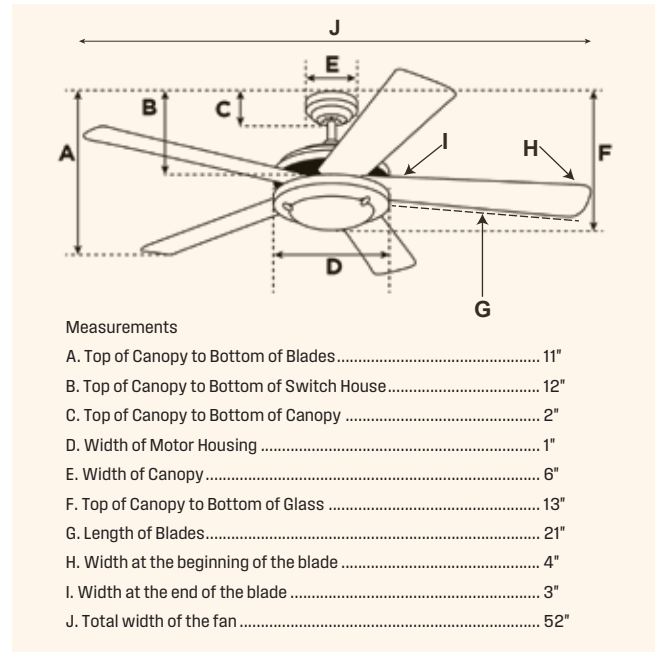

Energy Information

Power	30W / 110-240V~ 50/60Hz
Airflow (CFM)	3,658 - 5,400
Airflow Efficiency (CFM/W)	174 - 385
RPM	100 - 144
Amp	0.076 - 0.221
Master Box	1
Barcode	7453089421335