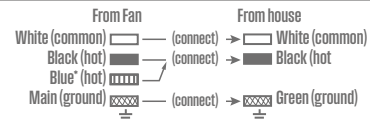

Pull Chain Wiring Option

* Attach blue wire only if attaching light kit with fan.
Follow diagram above to make wiring connections for fan pull chain control.