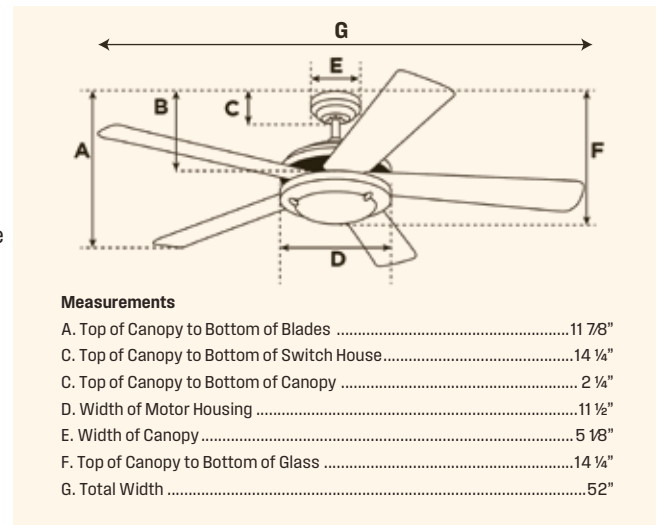

SPECIFICATION SHEET

Comet - Ceiling Fan with Light

Item Number 78016-C
52 Inch

Specifications

Type	Ceiling
Blades	5 / Plywood Black Black Marble
Blade Pitch	11°
Approved Location	Indoor
Suggested Room Size	Great Room (up to 20x20)
Down Rod	3/4" x 4"
Installation	Combo
Light Bulb Usage	(2) LED Light Bulbs Standard E27 Base 6W Max. (12W Total / Not Included)
Light Fixture	Frosted Glass
Control	Adaptable Remote Control
Speed	3
Motor Finish	Matted Black
Motor Material	Cold Rolled Steel
Reverse Flow	Yes
Capacitor	Triple

Energy Information

Power	60W / 120V~60Hz
Airflow (CFM)	5,098
Airflow Efficiency (CFM/W)	84.97
RPM	84 - 180
Amp	0.50
Barcode	7453089413446

Measurements

A. Top of Canopy to Bottom of Blades	11 7/8"
B. Top of Canopy to Bottom of Switch House	14 1/4"
C. Top of Canopy to Bottom of Canopy	2 1/2"
D. Width of Motor Housing	11 1/2"
E. Width of Canopy	5 1/8"
F. Top of Canopy to Bottom of Glass	14 1/4"
G. Total Width	52"