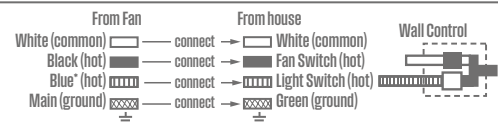

Wall Control Wiring Option

* Attach blue wire only if attaching light kit with fan.
Follow diagram above to make wiring connections for wall control operation.