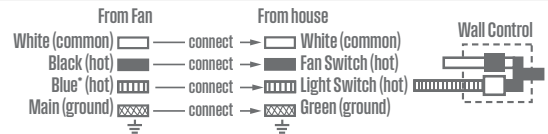

Wall Control Wiring Option

*Attach blue wire only if attaching light kit with fan.

Follow diagram above to make wiring connections for wall control operation.