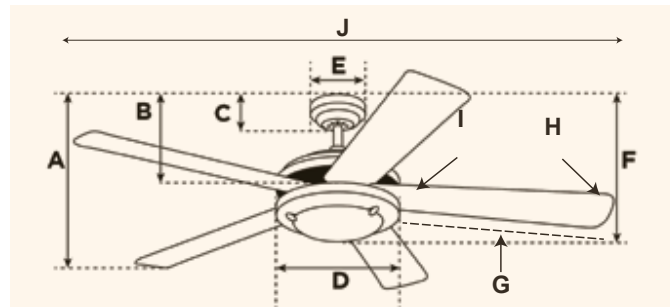

Speeds

Pull Chains

Rosewood

Walnut

WARRANTY
25 YEAR
WARRANTY
MOTOR

ETL
Intertek

Type	Ceiling
Fan Finish	Iron
Motor Material	Cold Rolled Steel
Blades	5 / MDF/ Rosewood -Walnut
Blade Pitch	11°
Approved Location	Indoor
Suggested Space Size	Great Room (up to 20x20)
Down Rod Measurements	3/4" x 4"
Installation	Standard / Hugger
Light Bulb Use	(3) LED Light Bulbs Standard E27 Base 9 Watt Max. (27W Total / Not Included)
Light kit glass	Frosted Glass
Control	Adaptable Remote Control
Speed	3
Reverse Flow	Yes
Capacitor	Triple
Power	60W / 120V~60Hz
Airflow (CFM)	4,335
Airflow Efficiency (CFM/W)	87
RPM	176
Amp	0.49
Master Box	1
Barcode	7453089413347

Measurements

A. Top of Canopy to Bottom of Blades	9.70 "
B. Top of Canopy to Bottom of Switch House	11.87 "
C. Top of Canopy to Bottom of Canopy	2.2 "
D. Width of Motor Housing	10.98 "
E. Width of Canopy	5.15 "
F. Top of Canopy to Bottom of Glass	17.09 "
G. Length of Blades	20.47 "
H. Width at the beginning of the blade	4.65 "
I. Width at the end of the blade	5.43 "
J. Total width	52 "