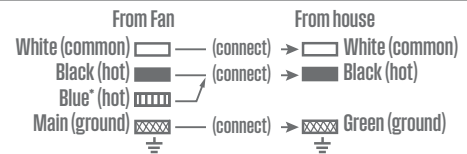

Pull Chain Wiring Option

*Attach blue wire only if attaching light kit with fan.

Follow diagram above to make wiring connections for fan pull chain control.

Decorative Light Fixture. Suggested Bulb / Indoor Use

Base	E27
Operating Voltage	120 V
Frequency	60 Hz
Nominal Power	9W LED Max. (27W Total)
Power Factor	≥0.5
Operating Temperature Range (°C)	-5°C to 40°C
Standby Mode	N/A
Protection Rating (minimum)	IP 20
Connection Accessories	N/A
Connection mode	Direct to the network

® and WESTINGHOUSE are registered trademarks of Westinghouse Electric Corporation. Used under license by Westinghouse Lighting. All Rights Reserved.

2025