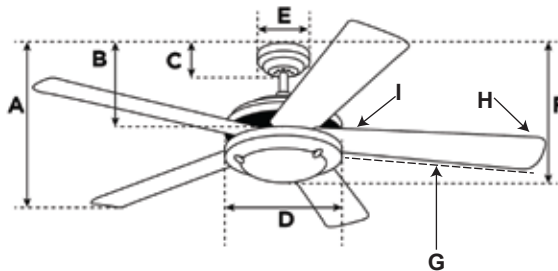

### Specifications

Size .....	52"
Blades .....	5 / MDF
	White
	White Washed Pine
Blade Pitch .....	11°
Approved Location .....	Indoor
Suggested Room Size.....	Great Room (up to 20x20)
Down Rod.....	3/4" x 4"
Installation.....	Combo
Light Bulb Usage.....	(3) Light Bulbs Standard E26 Base
	60 Watt Max. (Not included)
Light Fixture .....	Frosted Glass
Control.....	Adaptable Remote Control
Speed .....	3
Motor Finish.....	White
Motor Material .....	Silicon Steel
Reverse Flow .....	Yes
Capacitor .....	Triple

### Measurements

A. Top of Canopy to Bottom of Blades .....	9.70 "
B. Top of Canopy to Bottom of Switch House.....	11.87"
C. Top of Canopy to Bottom of Canopy .....	2.2"
D. Width of Motor Housing.....	10.98"
E. Width of Canopy.....	5.15"
F. Top of Canopy to Bottom of Glass.....	17.09 "
G. Length of Blades .....	20.47"
H. Width at the beginning of the blade .....	4.65"
I. Width at the end of the blade .....	5.43 "