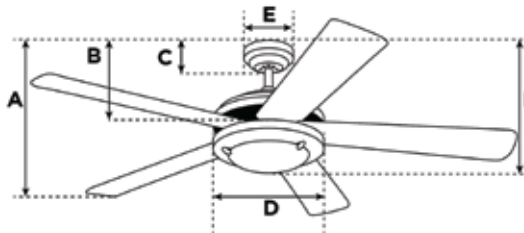

SPECIFICATION SHEET

Item Number **78619**

Oil Rubbed Bronze Finish

Oasis Ceiling Fan

Specifications

- Size 48"
- Blades 5 / ABS
Mahogany
- Blade Pitch 13°
- Approved Location Outdoor / Indoor
- Suggested Room Size Large Room (up to 15 x 15)
- Down Rod 3/4" x 4"
- Installation Combo
- Light Bulb Usage (1) Light Bulb Standard Base E26
60 Watt Max. (Not included)
- Light Fixture Alabaster - Yellow Glass
- Control Adaptable Remote Control
- Speed 3
- Motor Finish Oil Rubbed Bronze
- Motor Material Silicon Steel
- Reverse Flow Yes
- Capacitor Triple

Energy Information

- Power 60W / 120V-60Hz
- Airflow (CFM) 3,983
- Airflow Efficiency (CFM/W) 66.38
- RPM 146
- Amp 0.42
- Barcode 024034786198

Measurements

- A. Top of Canopy to Bottom of Blades 13.63"
- B. Top of Canopy to Bottom of Switch House 13.38"
- C. Top of Canopy to Bottom of Canopy 2.38"
- D. Width of Motor Housing 9"
- E. Width of Canopy 5.13"
- F. Top of Canopy to Bottom of Glass 18.75"