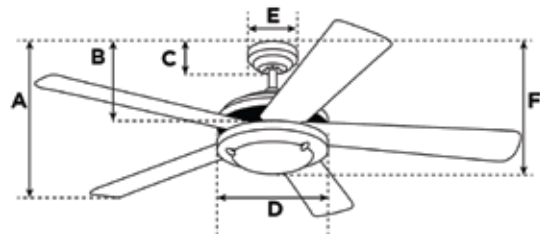

### Specifications

Size.....	52"
Blades.....	5 / Reversibles in MDF Rosewood Light Maple
Blade Pitch.....	11°
Approved Location.....	Indoor
Suggested Room Size.....	Great Room (up to 20x20)
Down Rod.....	3/4" x 4"
Installation.....	Combo
Light Bulb Usage.....	(2) Light Bulbs Standard E26 Base 60 Watt Max. (Not included)
Light Fixture.....	Alabaster
Control.....	Adaptable Remote Control
Speed.....	3
Motor Finish.....	Brushed Nickel
Motor Material.....	Silicon Steel
Reverse Flow.....	Yes
Capacitor.....	Triple

### Measurements

A. Top of Canopy to Bottom of Blades.....	9.7"
B. Top of Canopy to Bottom of Switch House.....	11.87"
C. Top of Canopy to Bottom of Canopy.....	2.3"
D. Width of Motor Housing.....	10.9"
E. Width of Canopy.....	5.15"
F. Top of Canopy to Bottom of Glass.....	17.52"