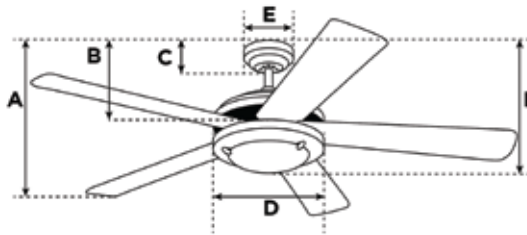

SPECIFICATION SHEET

Item Number **78108**

White Finish

Petite Ceiling Fan

Specifications

| | |
|---------------------------|----------------------------------|
| Size | 30" |
| Blades | 6 / MDF |
| | White |
| | White Washed Pine |
| Blade Pitch | 12° |
| Approved Location | Indoor |
| Suggested Room Size | Small Room (up to 10x10) |
| Down Rod | N/A |
| Installation | Hugger |
| Light Bulb Usage | (1) Light Bulb Standard E26 Base |
| | 60 Watt Max. (Not included) |
| Light Fixture | White Glass |
| Control | N/A |
| Speed | 3 |
| Motor Finish | White |
| Motor Material | Silicon Steel |
| Reverse Flow | Yes |
| Capacitor | Triple |

Measurements

| | |
|--|--------|
| A. Top of Canopy to Bottom of Blades | 6 3/4" |
| B. Top of Canopy to Bottom of Switch House | 8" |
| C. Top of Canopy to Bottom of Canopy | N/A |
| D. Width of Motor Housing | 9" |
| E. Width of Canopy | N/A |
| F. Top of Canopy to Bottom of Glass | 12" |

Medidas

| | |
|--|----------|
| A. De la parte superior del dosel a la parte inferior de las aspas | 17.15 cm |
| B. De la parte superior del dosel a la parte inferior al interruptor | 20.32 cm |
| C. De la parte superior del dosel a la parte inferior del dosel | N/A |
| D. Ancho de la carcacha del motor | 22.86 cm |
| E. Ancho del dosel | N/A |
| F. Parte superior del dosel a la parte inferior al vidrio..... | 30.48 cm |