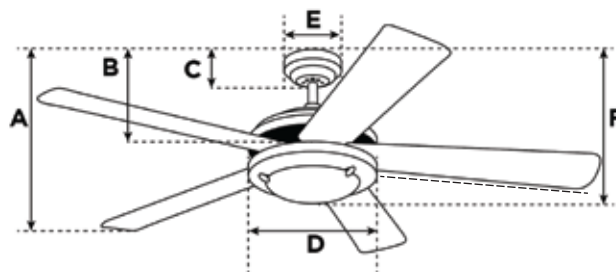

SPECIFICATION SHEET

Item Number 72905

Brushed Nickel Finish

Selene Ceiling Fan

Specifications

Size.....	42"
Blades.....	4 / ABS
	Clear
Blade Pitch.....	12°
Approved Location.....	Indoor
Suggested Room Size.....	Small Room (up to 10 x 10)
Down Rod.....	1/2" x 6"
Installation.....	Down Rod
Light Bulb Usage.....	LED Built in 36W
Light Fixture.....	White Acrylic
Ambiance Switch	3000K - 4000K - 6000K
Control.....	Remote Control Included
Speed	3
Motor Finish.....	Brushed Nickel
Motor Material	Cold Rolled Steel
Reverse Flow	N/A
Capacitor	Single

Energy Information

Power	75W / 110V-60Hz
Airflow (CFM).....	7,592
Airflow Efficiency (CFM/W).....	101.22
RPM	145 - 260
Amp.....	0.57
Barcode.....	7453089411145

Measurements

A. Top of Canopy to Bottom of Blades	14 9/16 "
B. Top of Canopy to Bottom of Switch House.....	17 11/16 "
C. Top of Canopy to Bottom of Canopy	2 3/8"
D. Width of Motor Housing.....	8 7/8"
E. Width of Canopy.....	5 1/8"
F. Top of Canopy to Bottom of Glass.....	12 1/2"