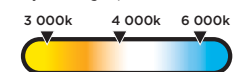

•Ambiance Switch Multi Kelvin Lighting

1. 3 Light Colors:
2. Warm White
   - Cool White
   - Daylight

www.westinghouselighting.com.pa

WESTINGHOUSE, and INNOVATION YOU CAN BE SURE OF are registered trademarks of Westinghouse Electric Corporation.
Used under license by Westinghouse Lighting. All Rights Reserved.

A Licensee of Westinghouse Electric Corporation