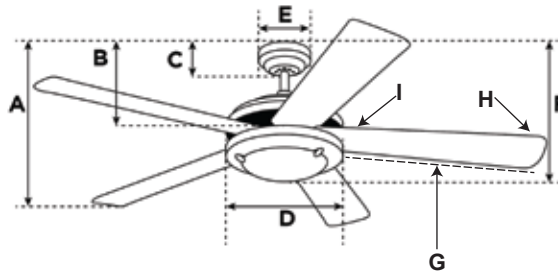

### Specifications

- Size ..... 56"
- Blades ..... 4 / Aluminum
- White
- Blade Pitch ..... 17°
- Approved Location ..... Indoor
- Suggested Room Size ..... Great Room (up to 20 x 20)
- Down Rod ..... 1/2" x 12"
- Installation ..... Down Rod
- Light Bulb Usage ..... (1) Light Blb Standard E27 Base
- 60 Watt Max. (No included)
- Light Fixture ..... White Glass
- Control ..... Wall Control
- Speed ..... 3
- Motor Finish ..... White
- Motor Material ..... Silicon Steel
- Reverse Flow ..... Yes
- Capacitor ..... Single

### Measurements

- A. Top of Canopy to Bottom of Blades ..... 13 "
- B. Top of Canopy to Bottom of Switch House ..... 13 1/4 "
- C. Top of Canopy to Bottom of Canopy ..... 2 1/4 "
- D. Width of Motor Housing ..... 12 3/4 "
- E. Width of Canopy ..... 5 1/4 "
- F. Top of Canopy to Bottom of Glass ..... 20 1/4 "
- G. Length of Blades ..... 24.4 "
- H. Width at the beginning of the blade ..... 4.7 "
- I. Width at the end of the blade ..... 5.3 "