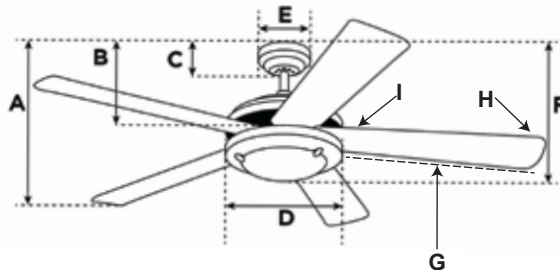

### Specifications

Size .....	56"
Blades.....	5 / Plywood Rich Walnut Maple
Blade Pitch.....	12°
Approved Location.....	Indoor
Suggested Room Size.....	Great Room (up to 20x20)
Down Rod.....	3/4" x 6"
Installation.....	Down Rod Only
Light Bulb Usage.....	(2) Light Bulbs Standard E26 Base 40 Watt Max. (Included)
Light Fixture.....	Frosted Glass
Control.....	Remote Control (Included)
Speed .....	4
Motor Finish.....	Brushed Nickel
Motor Material .....	Silicon Steel
Reverse Flow .....	Yes
Capacitor .....	Dual

### Measurements

A. Top of Canopy to Bottom of Blades .....	13.2"
B. Top of Canopy to Bottom of Switch House.....	11.9"
C. Top of Canopy to Bottom of Canopy .....	2.5"
D. Width of Motor Housing.....	9.8"
E. Width of Canopy.....	5.1 "
F. Top of Canopy to Bottom of Glass.....	16.9 "
G. Length of Blades .....	22.8"
H. Width at the beginning of the blade .....	6.3"
I. Width at the end of the blade .....	3.4 "