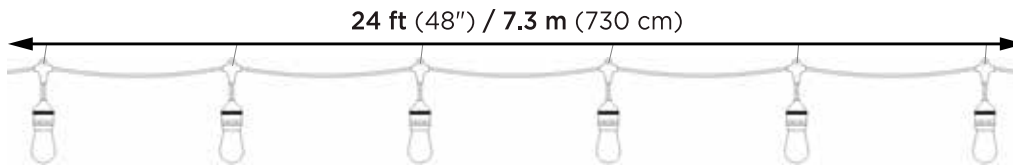

Item Number 69244

String Lights

Finish .....Black
Material ..... Polypropylene (PP)
Length ..... 24ft (48") -7.3m (730cm)
Light Color .....Warm White
Color Temperature .....2 700 K
Luminous Flux .....180 lm
Voltage .....120 V- 60 Hz
Style ..... Indoor - Outdoor
Suggested Light Bulb S14
E26 Base ..... (10x) 2W Max

Warranty ..... 3 years
Master Carton ..... 4 Sets
Barcode 7453089412548

Warranty

Specifications are subject to change without notice. Please visit www.westinghouselighting.com.pa for latest information.

www.westinghouselighting.com.pa

, WESTINGHOUSE, and INNOVATION YOU CAN BE SURE OF are registered trademarks of Westinghouse Electric Corporation.
Used under license by Westinghouse Lighting. All Rights Reserved.